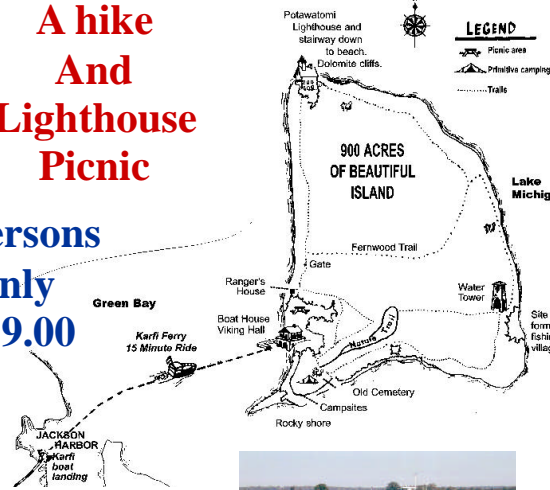

Pottawatomie Lighthouse

Day Trip

Rock Island

Experience
2 Ferry boat rides
A hike
And
Lighthouse
Picnic

ROCK ISLAND STATE PARK

2 persons
only
\$89.00

Karfli Ferry Boat

Washington Island Ferry